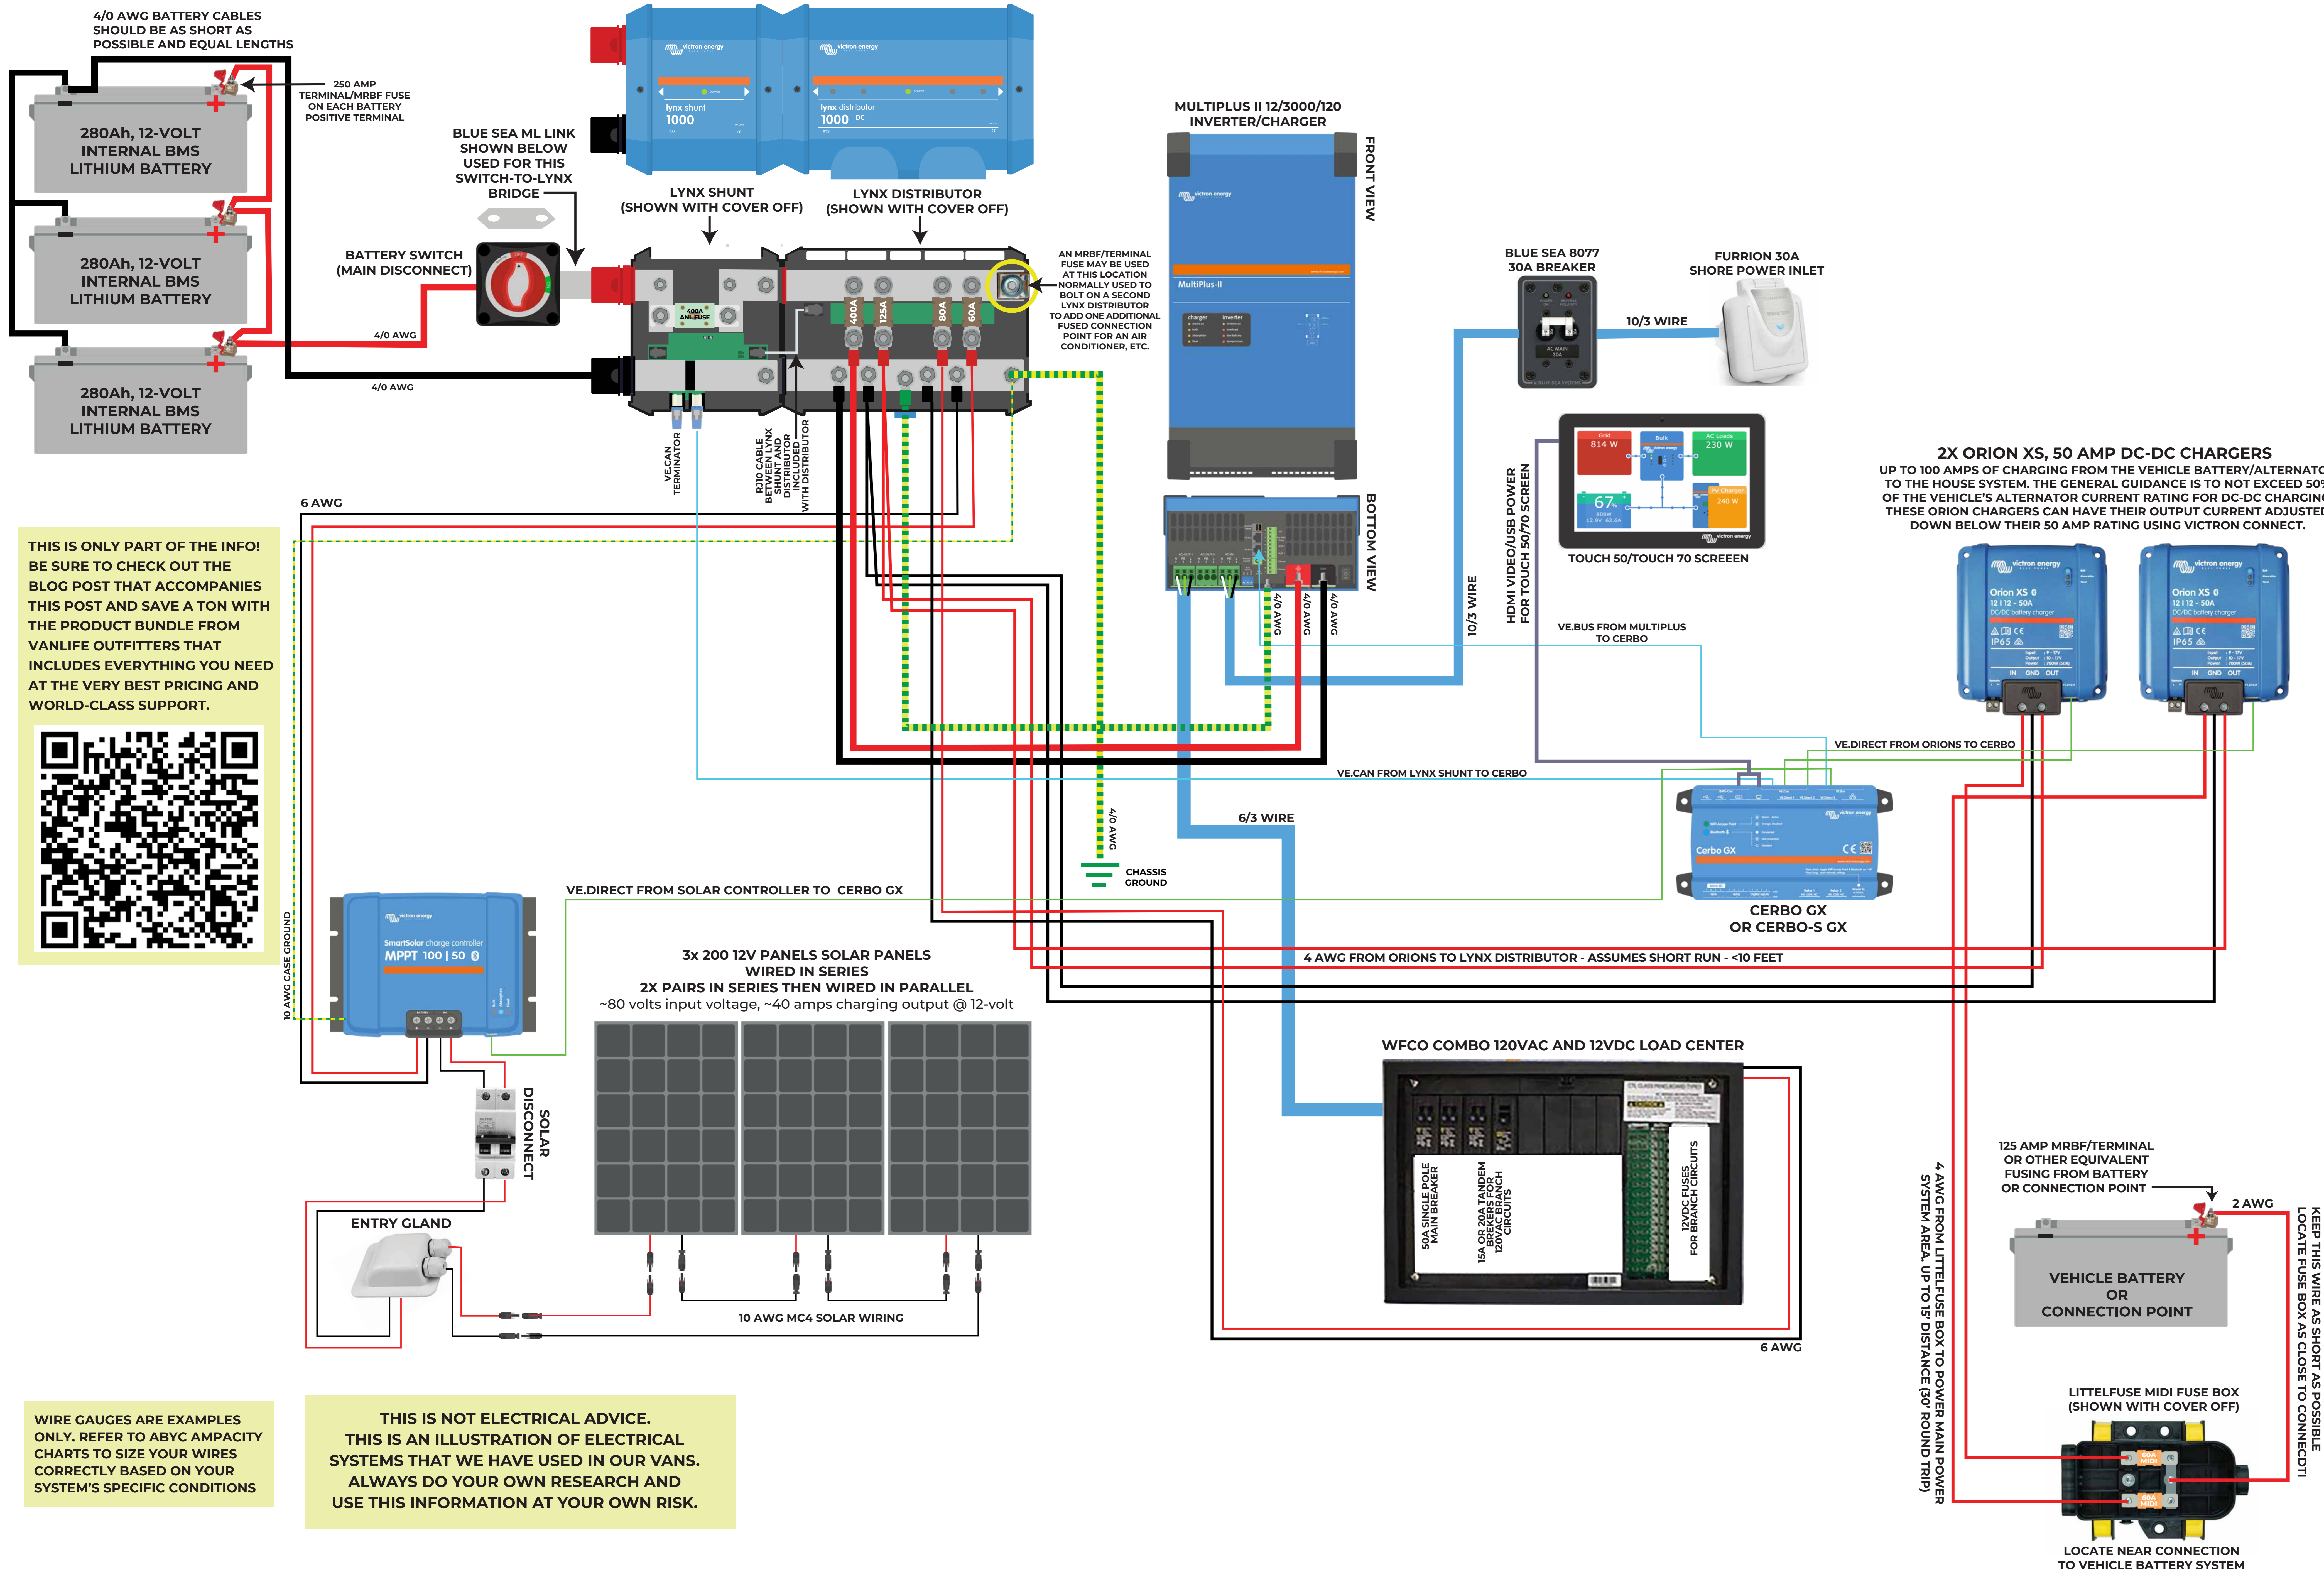

SUPER AWESOME BUNDLE PRICE

FAST & FREE GROUND SHIPPING

ADVANCED POWER SYSTEM WITH REMOTE MONITORING

NO SALES TAX TO MOST STATES

WORLD-CLASS SERVICE & SUPPORT

580 AMP HOURS BATTERY STORAGE (7,424 WATT HOURS AT 12.8 VOLTS)

SCAN FOR DETAILS

Pricing and offers subject to change.

THIS IS ONLY PART OF THE INFO! BE SURE TO CHECK OUT THE BLOG POST THAT ACCOMPANIES THIS POST AND SAVE A TON WITH THE PRODUCT BUNDLE FROM VANLIFE OUTFITTERS THAT INCLUDES EVERYTHING YOU NEED AT THE VERY BEST PRICING AND WORLD-CLASS SUPPORT.

WIRE GAUGES ARE EXAMPLES ONLY. REFER TO ABYC AMPACITY CHARTS TO SIZE YOUR WIRES CORRECTLY BASED ON YOUR SYSTEM'S SPECIFIC CONDITIONS

THIS IS NOT ELECTRICAL ADVICE. THIS IS AN ILLUSTRATION OF ELECTRICAL SYSTEMS THAT WE HAVE USED IN OUR VANS. ALWAYS DO YOUR OWN RESEARCH AND USE THIS INFORMATION AT YOUR OWN RISK.